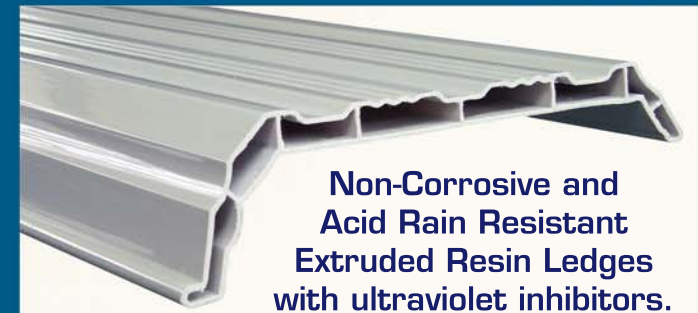

Non-Corrosive and Acid Rain Resistant Extruded Resin Ledges with ultraviolet inhibitors.